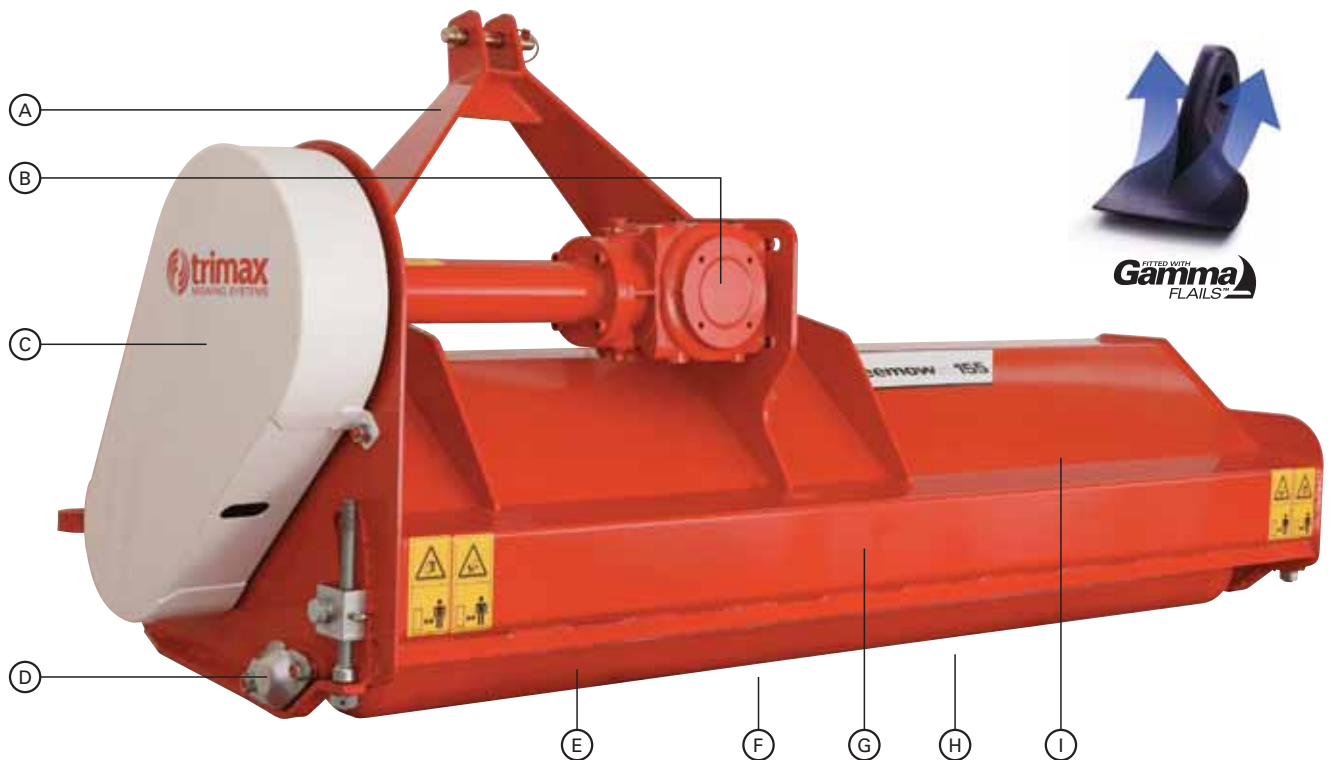

# compact versatility ...just add tractor!

The Ezeemow is compatible with tractors from 15 to 45hp and its compact dimensions allow manoeuvrability in tight corners. It can handle fine turf, small prunings and one meter high grass with minimal maintenance and maximum reliability. This versatility makes the Ezeemow ideal for contractors, councils, roadsides, lifestyle blocks, estates and orchards.

# Specifications

The manufacturer has a policy of continuous improvement, therefore specifications may change without notice.

DESIGNED & MANUFACTURED IN  
**NEW ZEALAND**

- (A) Three point linkage mounting**  
Dual category linkage pins.
- (B) Integral gearbox**  
Eliminates drive belt idler pulleys.
- (C) Drive belt guard**  
Strong, compact and ventilated.
- (D) Roller bearing protection package**  
Increases bearing life.
- (E) Adjustable rear roller**  
Full width.  
Domed ends reduce scuffing on turns.
- (F) Blades**  
Trimax exclusive Gamma™ flails.  
High mass.  
Aerodynamic power-saving design.  
Long life.

- (G) Body**  
Monocoquar construction.  
High tensile steels.  
Low weight.
- (H) Rotor (underneath)**  
Dynamically balanced for smooth running.
- (I) Compact design**  
Low profile.  
Mounts close to tractor.